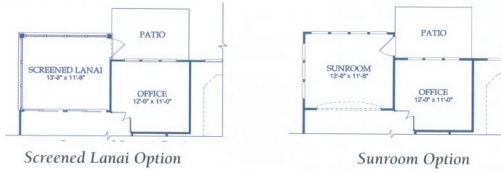

Surrey Crest Floorplan

2 bedrooms
Office
2 baths
Nook
Great room
2 car garage
Lanai
Approx. 1,705 sq.ft.

Call Roger Halweg for
what is currently
available!
843-368-2785

Check out the
latest listings in
Sun City at
www.homesbyroger.net