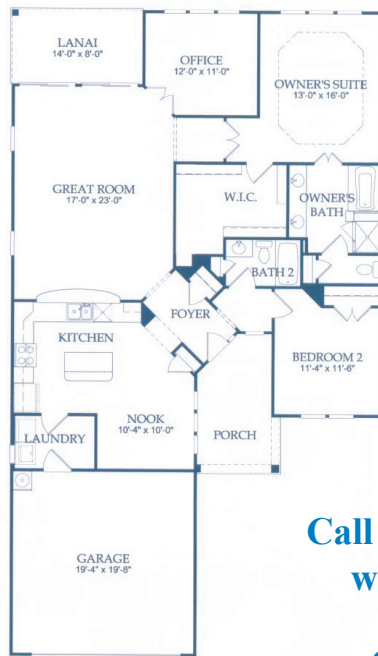

Surrey Crest Floorplan

2 bedrooms
Office
2 baths
Nook
Great room
2 car garage
Lanai
Approx. 1,705 sq.ft.

Call Roger Halweg for
what is currently
available!
843-368-2785

Check out the
latest listings in
Sun City at
www.homesbyroger.net